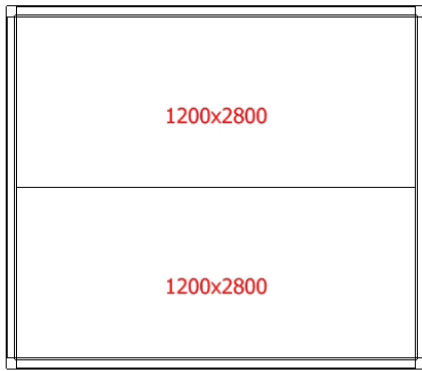

SKOPE Fixed Size Rooms - M-5D24-C

CEILING PLAN

FLOOR PLAN

WALL PLAN

3D