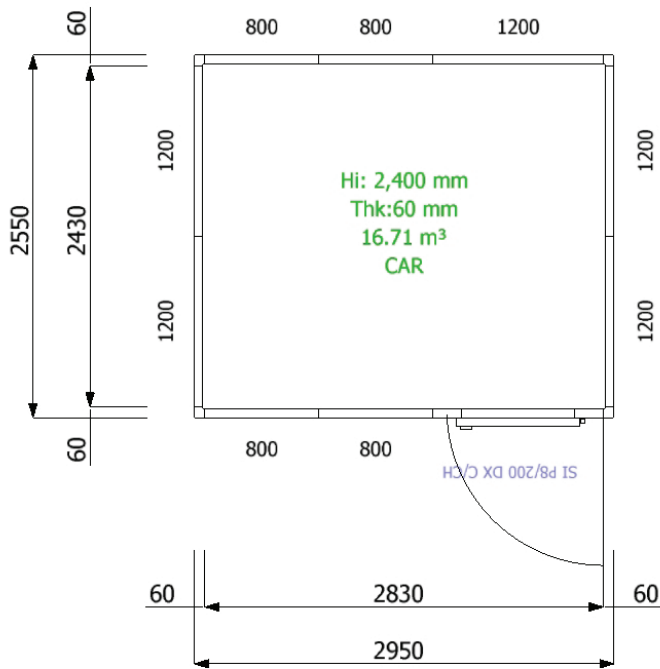

SKOPE Fixed Size Rooms - M-5D24-C

CEILING PLAN

FLOOR PLAN

WALL PLAN

3D